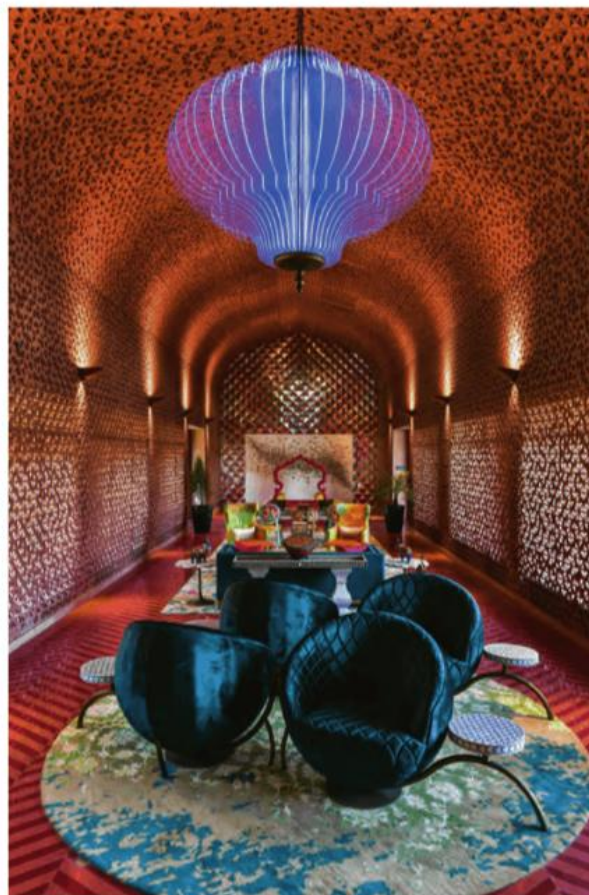

Lightbook
Devi Ratn
Jaipur,
India

Devi Ratn Hotel

Lightbook designs a lavish lighting scheme for the Devi Ratn hotel in Jaipur, India.

Spread across 20 acres on the foot of the Aravalli Mountains, Devi Ratn, a luxury hotel in Jaipur, is a rendition of everything Jaipur stands for with its avant-garde and intricate design.

The hotel has been designed using a combination of Indian architecture and modern interior design. As guests enter the reception lobby, they are greeted with a beautiful curved roof Jali in red stone with natural light pouring through it.

Lightbook devised a lighting scheme where warm white natural light is concentrated at a higher level and made to disperse as it comes lower, to create a cascade of light - an immersive view while sitting in the lounge and soaking in its beauty. Special high lumen engines are fitted in selective places like the reception area, sculptures, furniture and other high points of the space, for focused lighting requirements.

on indirect lighting or selective accent of elements through the long corridor to the F&B areas.

The Mandala Bar features a circular form, mirror ceiling and natural skylight which adds softness to the overall feel of the space. Lightbook focused the lighting design around the mirror ceiling due to its phenomenal reflections and strong visual tone. They used light to accent the white curtains as another feature of the space and set various colour themes to the bar which creates stunning visual effect.